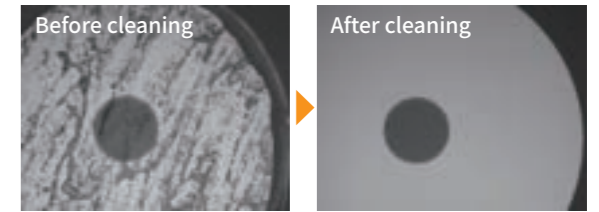

The pioneer in optical connector cleaners,  
 brings to you the highest quality cleaning tools.

[https://keytech.ntt-at.co.jp/en/optic1/index\\_s.html](https://keytech.ntt-at.co.jp/en/optic1/index_s.html)

# Supporting reliability in telecommunications service: NTT-AT's Optical Connector Lineup

The cause of many troubles in optical communication equipment is contamination on the end face of optical connectors. NTT Advanced Technology's optical connector cleaners use fiber developed specifically for optical connectors, so even the smallest contaminants not visible to the naked eye are removed. Engineered with both highly portable compact designs and ease of operation in mind, and since no cleaning fluids are necessary there are no special needs for the operating environment either. We have prepared a full lineup of cleaners compatible with every type of optical connector. Please put our technology to work for you.

## Why is cleaning optical connectors so important?

Optical connector end face is easily contaminated, and when contaminants adhere to the 10µm diameter optical fiber core, there is a high chance of transmission quality being affected. Since there is also the danger of fiber end face being damaged by high power light, cleaning is necessary before making a connection.